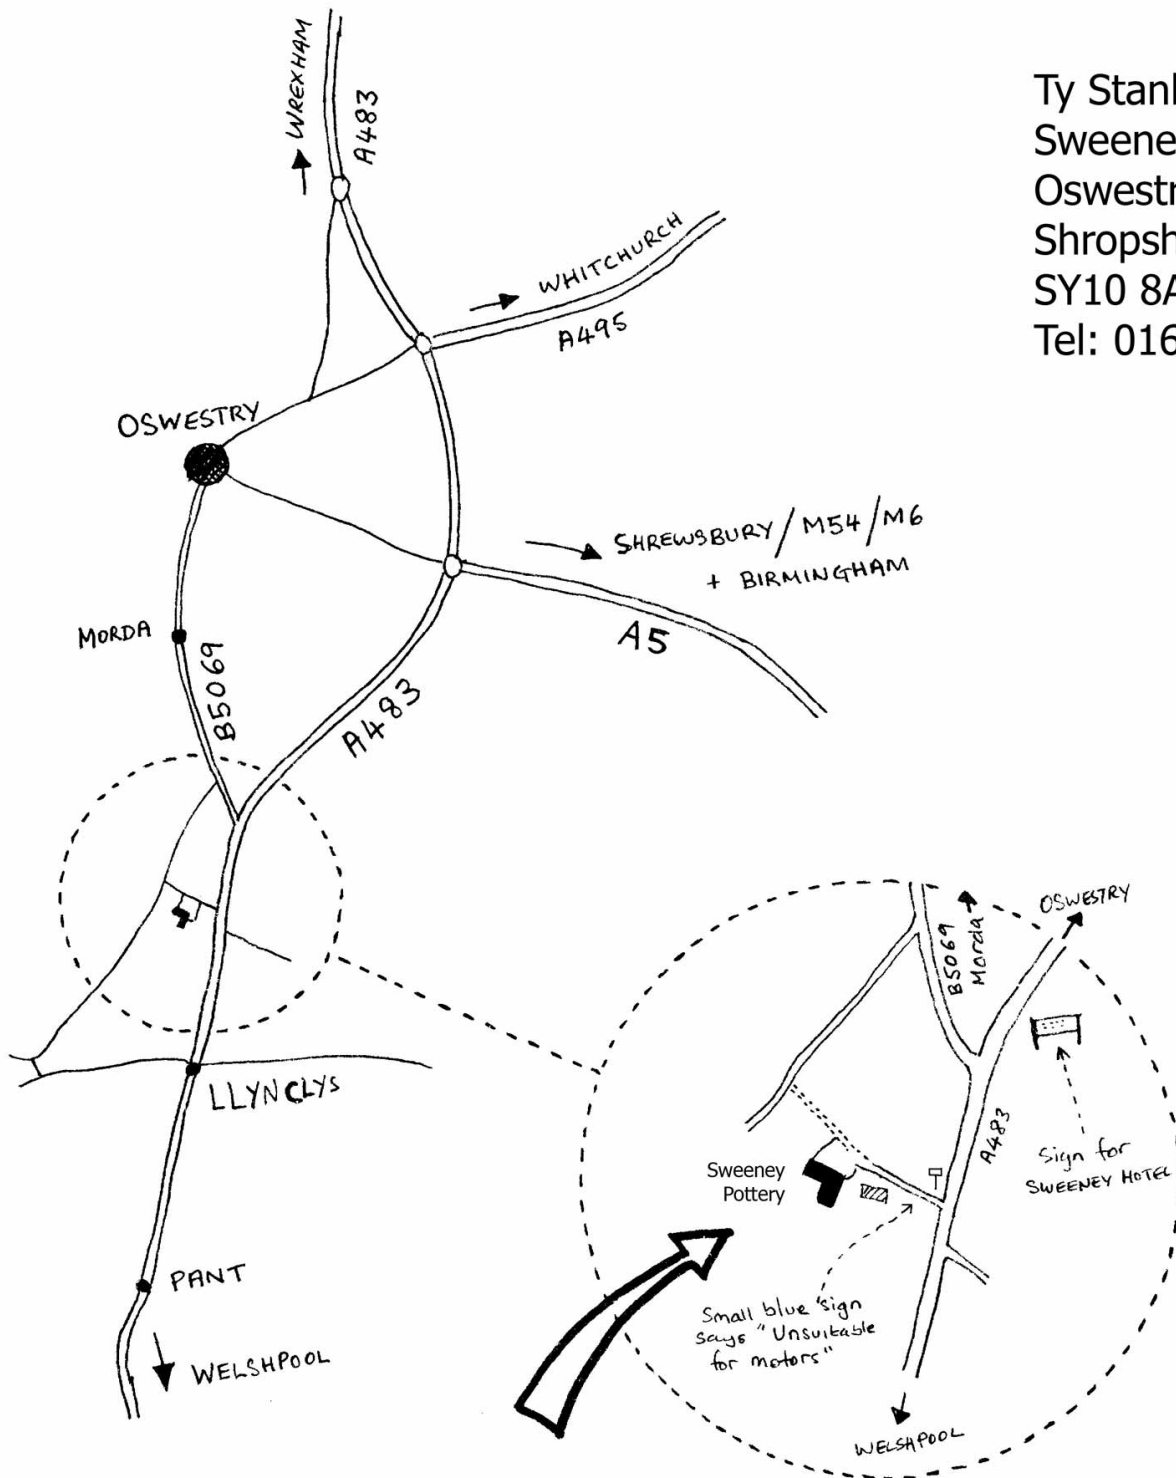

## SWEENEY POTTERY ~ Directions

Ty Stanley  
Sweeney  
Oswestry  
Shropshire  
SY10 8AA  
Tel: 01691 672951

The turn off for the pottery is NOT sign-posted. The only sign is a small blue sign: "Not Suitable for Motors" - however the lane is suitable for vehicles (up to 7.5T) as far as the house / pottery, where there is parking and turning space. If coming from direction of Oswestry on A483 the turn off for the pottery is on the right about 300m past the turning for Morda (on right) (B5069). The turn off for the bottom of the lane is very hard to see until you are about to pass it (there is a triangular warning road sign on left just before the turning). SatNav often sends people in the wrong direction! If you get lost please telephone for directions...